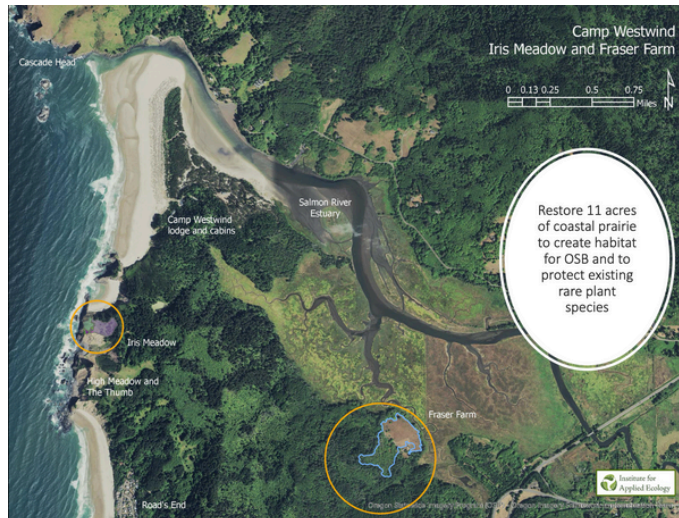

Silverspot Butterfly Restoration

Work has begun to restore portions of the horse pasture at Fraser Farm to coastal prairie. Oregon has lost 99% of its coastal prairie habitat and this small piece will serve as a renewed habitat for the endangered Oregon Silverspot butterfly.