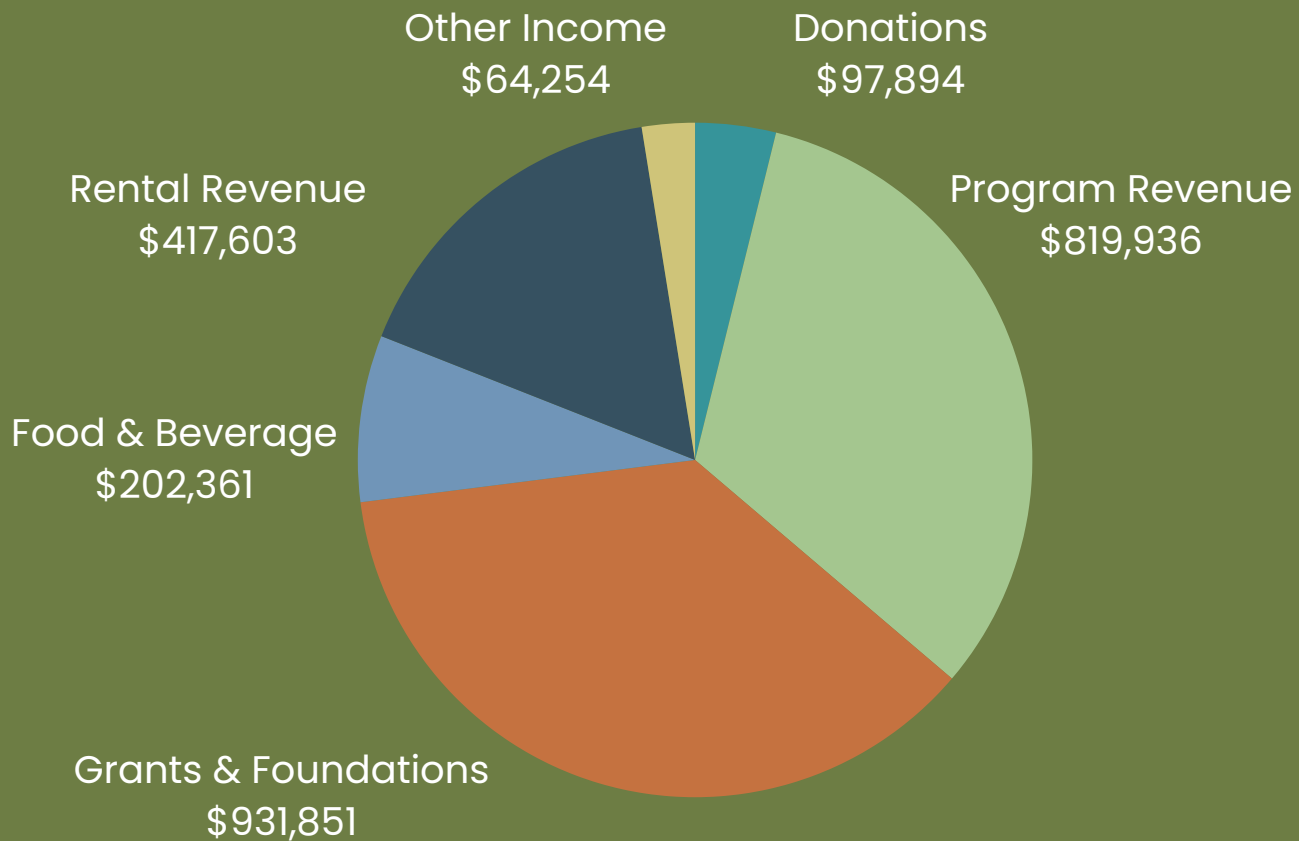

REVENUE AND EXPENSES