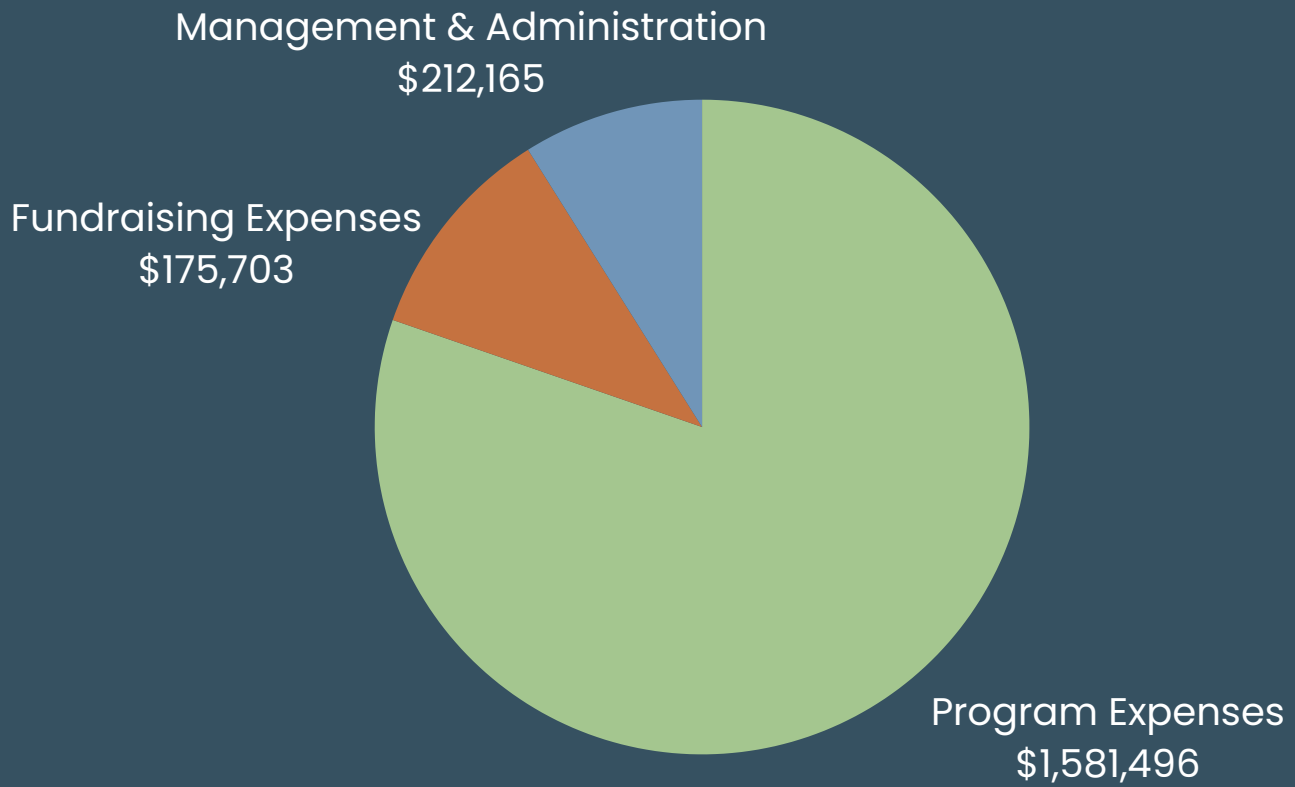

REVENUE AND EXPENSES